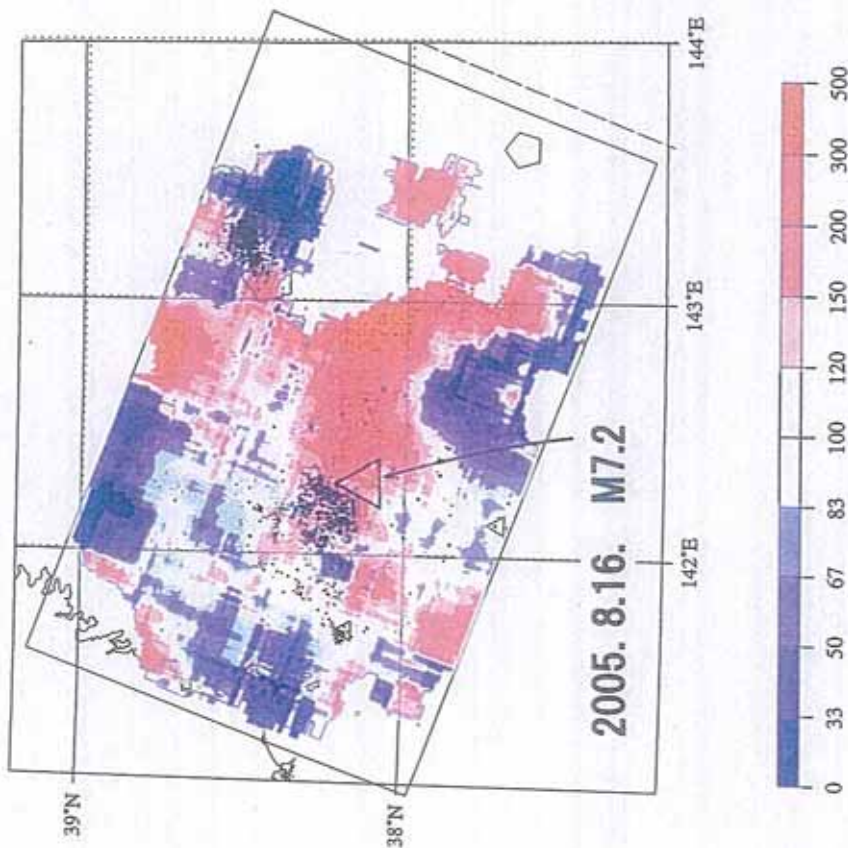

2002/8 ~ 2003/7

2004/8 ~ 2005/7

Magnitude
 M < 2.0
 2.0 ≤ M < 3.0
 3.0 ≤ M < 4.0
 4.0 ≤ M < 5.0
 5.0 ≤ M < 6.0
 6.0 ≤ M

Depth (km)
 0 ≤ Z < 10
 10 ≤ Z < 20
 20 ≤ Z < 30
 30 ≤ Z < 60
 60 ≤ Z < 90
 90 ≤ Z