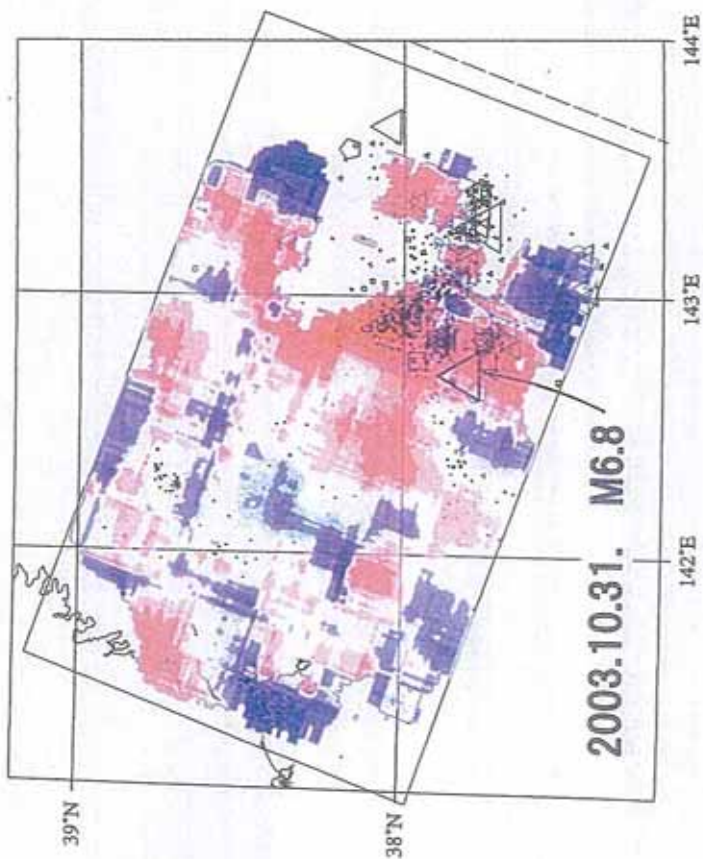

2002/8 ~ 2003/7

2004/8 ~ 2005/7

Magnitude
 M < 2.0
 2.0 ≤ M < 3.0
 3.0 ≤ M < 4.0
 4.0 ≤ M < 5.0
 5.0 ≤ M < 6.0
 6.0 ≤ M

Depth (km)
 0 ≤ Z < 10
 10 ≤ Z < 20
 20 ≤ Z < 30
 30 ≤ Z < 60
 60 ≤ Z < 90
 90 ≤ Z